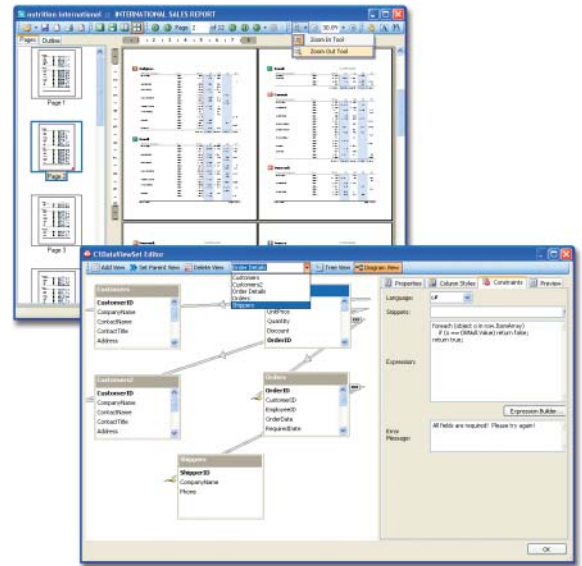

NEW: ADO.NET DataExtender