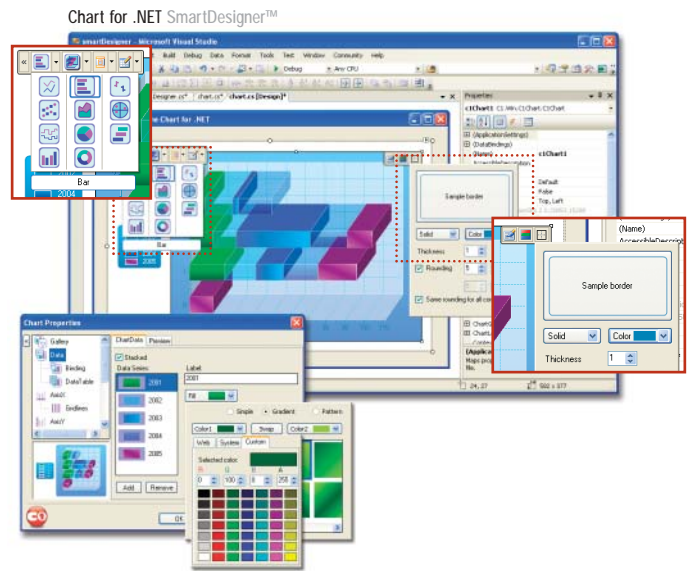

STUDIO ENTERPRISE 2006 INCLUDES:

.NET PRODUCTS	.NET 2.0	.NET 1.x
ADO.NET DataExtender • NEW PRODUCT	✓	
FlexGrid for .NET	✓	✓
True DBGrid for .NET	✓	✓
Preview for .NET	✓	✓
Reports for .NET	✓	✓
Barcode for .NET	✓	✓
Chart for .NET	✓	✓
DataObjects for .NET	✓	✓
Input for .NET	✓	✓
List for .NET	✓	✓
PDF for .NET	✓	✓
XLS for .NET	✓	✓
Zip for .NET	✓	✓
Flash for .NET	✓	✓
Menus and Toolbars for .NET	✓	✓
Spell for .NET	✓	✓
Sizer for .NET	✓	✓

ASP.NET PRODUCTS	.NET 2.0	.NET 1.x
WebGrid for ASPNET	✓	✓
WebReports for ASPNET	✓	✓
WebChart for ASPNET	✓	✓
WebDataObjects for ASPNET	✓	✓
WebMenus and WebBars for ASPNET	✓	✓
WebSpell IDE for ASPNET	✓	✓
PayPal eCommerce for ASPNET	✓	✓
PDF for .NET	✓	✓
XLS for .NET	✓	✓
Zip for .NET	✓	✓
Flash for .NET	✓	✓

MOBILE PRODUCTS	.NET 2.0	.NET 1.x
Mask Edit for Mobile Devices • NEW PRODUCT	✓	
FlexGrid for Mobile Devices	✓	✓
Chart for Mobile Devices	✓	✓
Zip for Mobile Devices	✓	✓

ACTIVEX PRODUCTS
True DBGrid Pro 8
VSFlexGrid Pro 8
VSVIEW 8 Classic
VSVIEW 8 Reporting
Chart 8
WebChart 8
Query 8
True DataControl 8
True DBInput Pro 8
True DBList Pro 8
SizerOne 8
VSSPELL 8

UPDATED: Preview for .NET