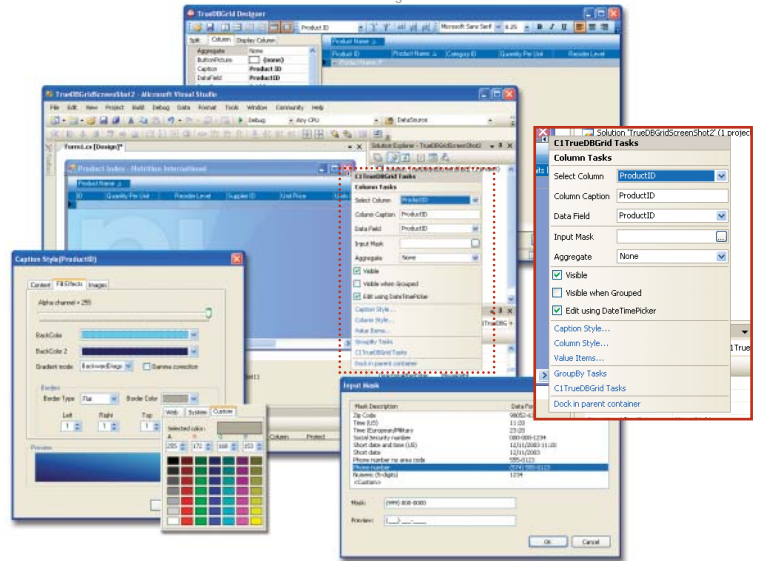

True DBGrid for .NET SmartDesigner™

COMPONENTONE HELPCENTRAL

The NEW online resource for Visual Studio developers and Help authors. All your resources in one place.

helpcentral.componentone.com

www.componentone.com/enterprise

1.800.858.2739 or 1.412.681.4343

©1987-2006 ComponentOne LLC. All rights reserved. All product names are owned by their respective owners.